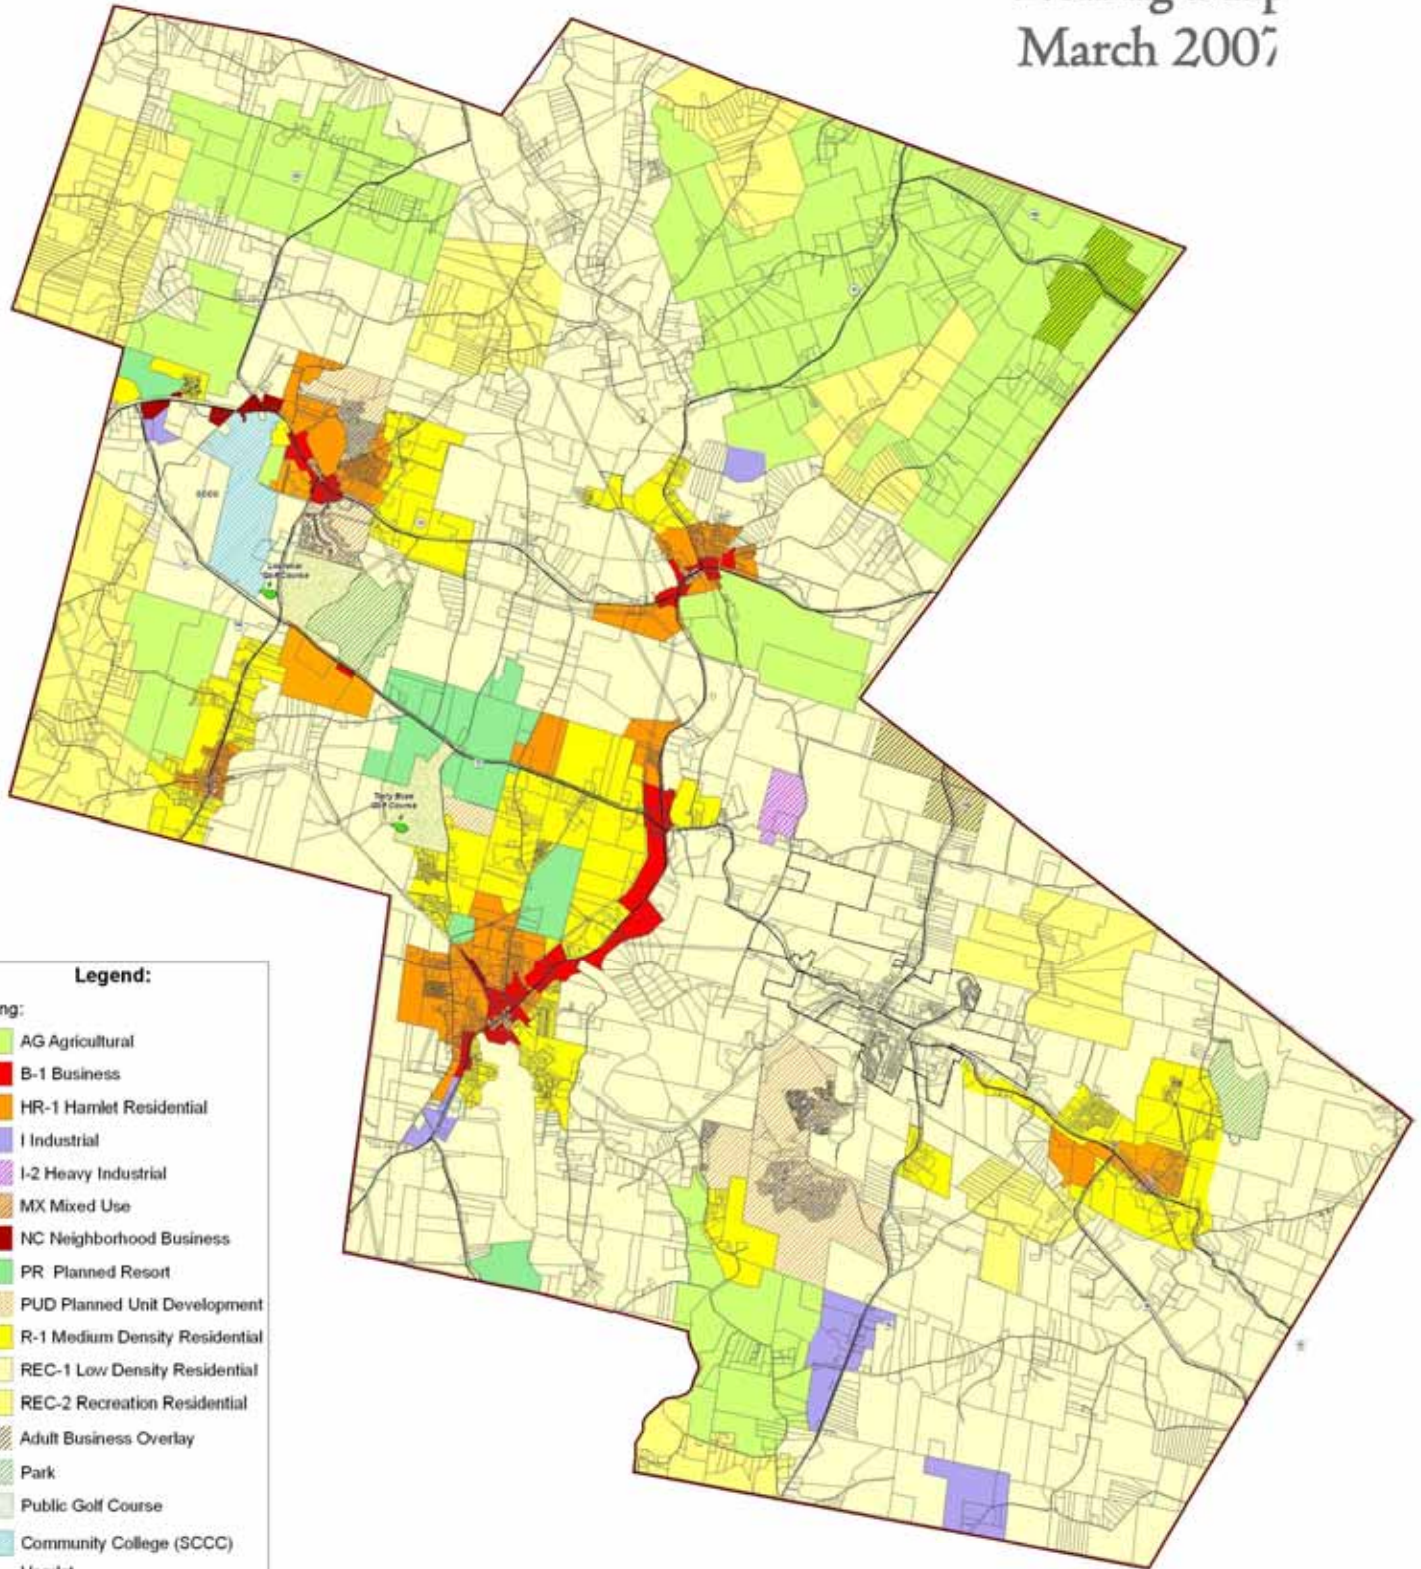

Town of Fallsburg Sullivan County, New York Zoning Map March 2007

Legend:

1. Zoning:
2. AG Agricultural
   - B-1 Business
   - HR-1 Hamlet Residential
   - I Industrial
   - I-2 Heavy Industrial
   - MX Mixed Use
   - NC Neighborhood Business
   - PR Planned Resort
   - PUD Planned Unit Development
   - R-1 Medium Density Residential
   - REC-1 Low Density Residential
   - REC-2 Recreation Residential
   - Adult Business Overlay
   - Park
   - Public Golf Course
   - Community College (SCCC)
   - Hamlet
   - Interstate
   - State Route
   - Parcel Boundary
   - Village Boundary
   - Waterbody
   - Stream